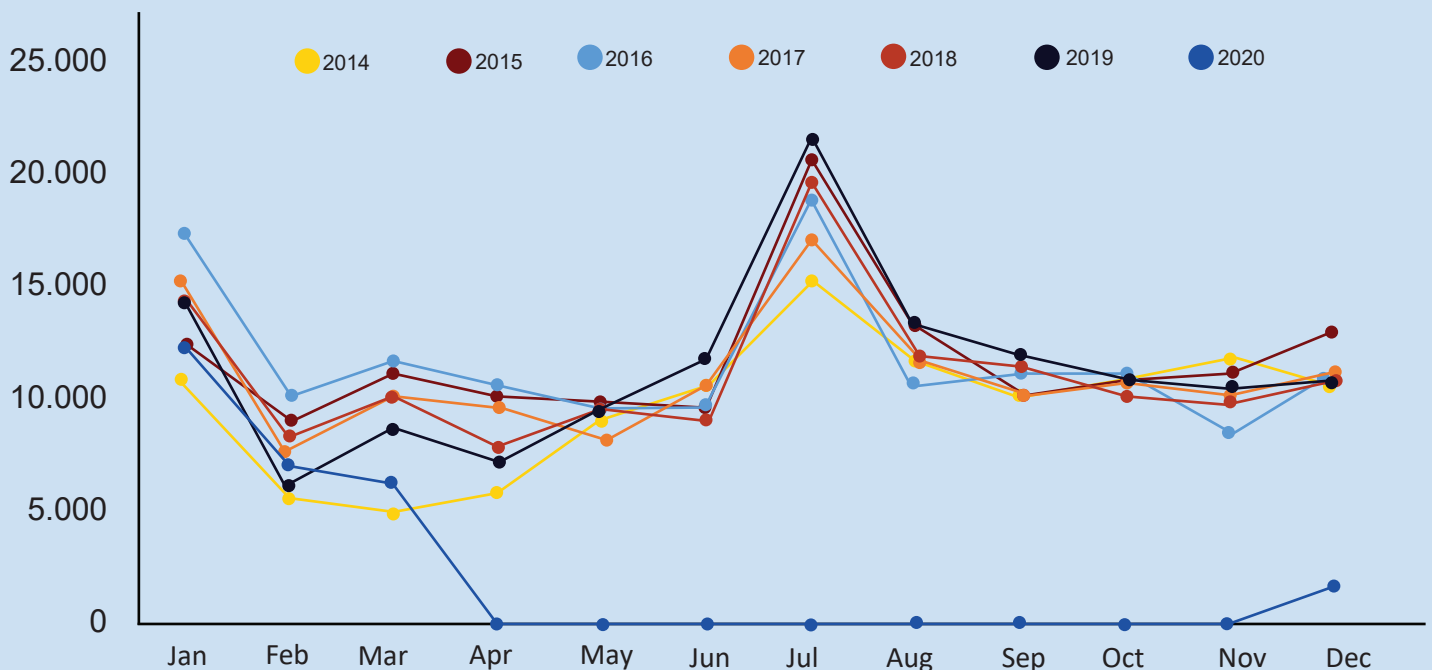

PCN  
PCN 35/F/A/X/T

**Administration:** Município

**Aerial:** 1.381 Landings and takeoffs

**Air Cargo (lb):** 1.095

**Passengers:** 29.739 People

**Variation in relation to 2019 /  
Number of passengers:** -79,3%

\*Considering distance in a straight line

**Graph 01:** Monthly operational movement (boarding + disembarking) Nelson Rodrigues Guimarães Airport (2014 a 2020).

Source: ANAC, Infraero, Hórus.